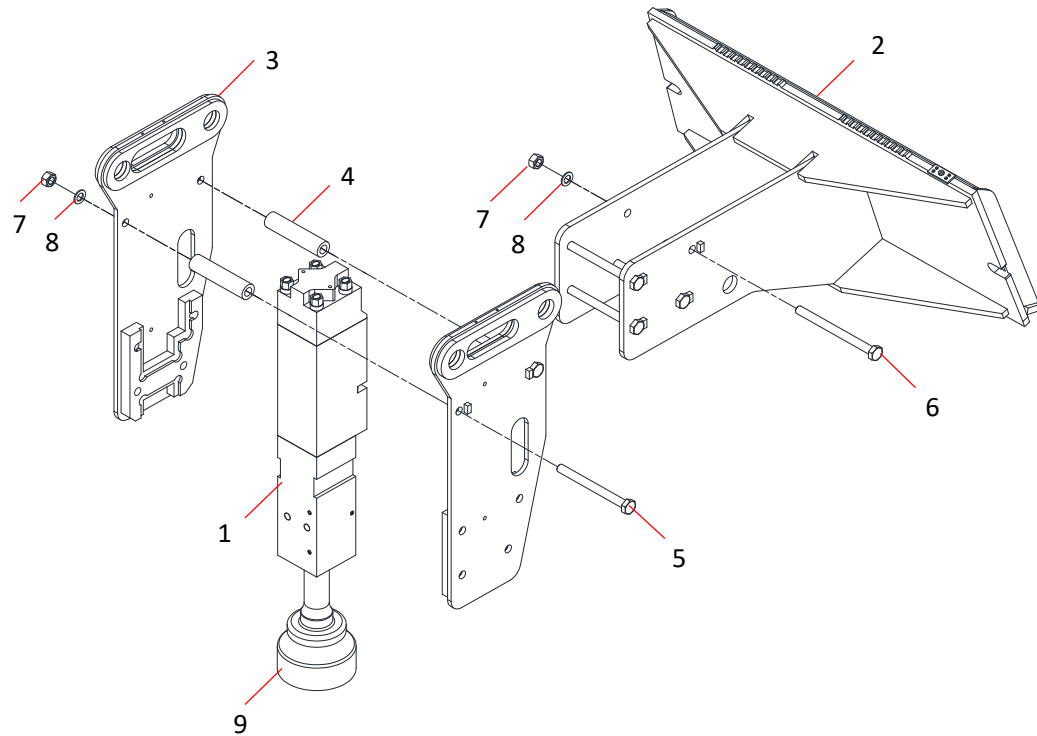

TNB-4M POST DRIVER

Parts

Item	Part No.	Description	Q'ty	Int	Kit
1	515116	4M Bare	1		
2	CB-PDRVR-4MO	Post Driver SS Bracket	1		
3	BKT-4M-BD	Side Plates	1		
4	SPACER-44.5-190	Spacer	2		
5	BLT-M22-240	Bolt	4		
6	BLT-M22-280	Bolt	2		
7	NUT-M22	NUT	6		
8	WASHER-M22	Washer	6		
9	N/A	Post Driver Tool	1		
N/A	SGH-2079	Hose Nipple	1		
N/A	SGH-2090	Hose Nipple	1		

Post Driver Tool (Item #9) available in different sizes

For Decal and/or Tool Box information, please contact your Dealer

INT(interchangeability)

○ Interchangeable old ↔ new

△ Interchangeable old → new

▲ Interchangeable old ← new